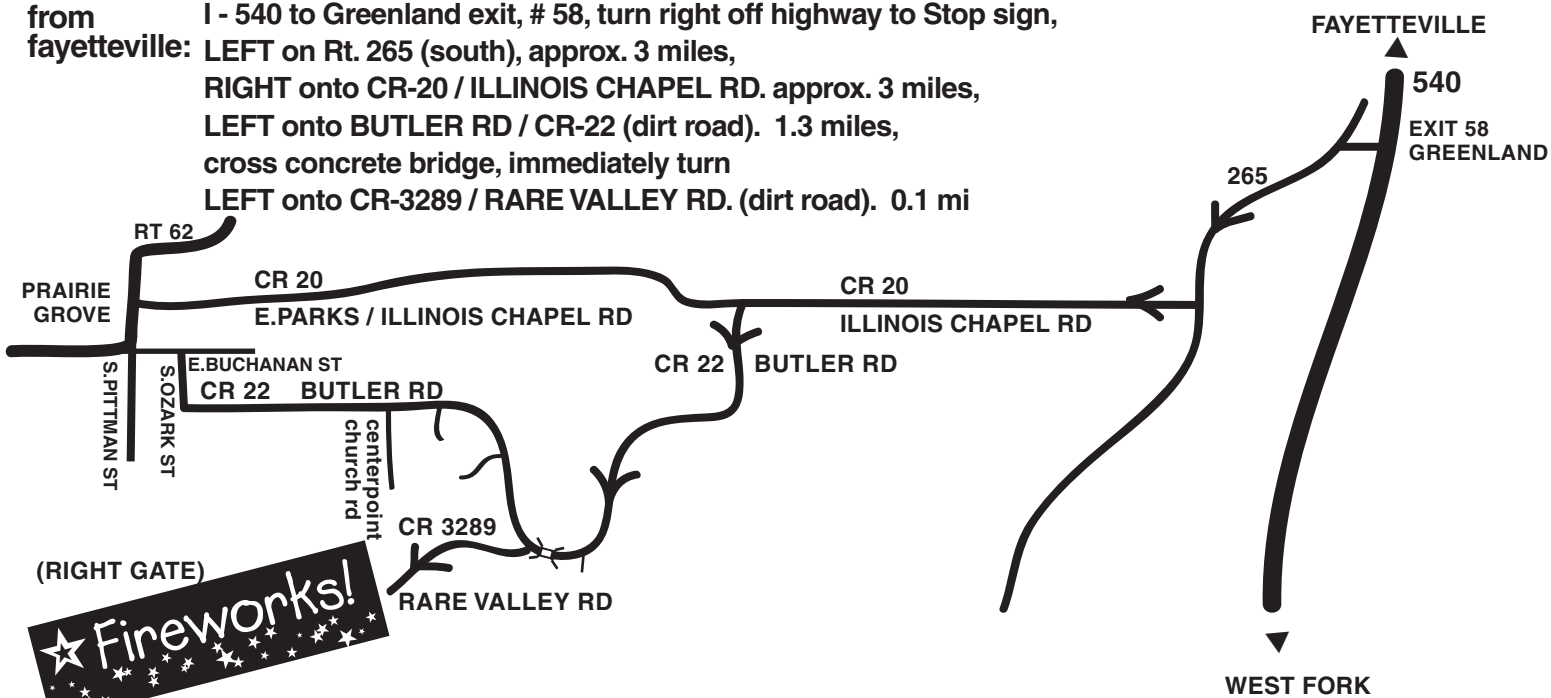

discounts

FIREWORKS

LOWEST PRICES IN NWA

40% OFF all fireworks!

OPEN FRIDAY, JUNE 27

- * sparklers
- * artillery shells
- * 500 gram cakes
- * firecrackers
- * rockets
- * 200 gram cakes
- * 16,000 firecracker roll
- * fountains
- * multiple shot cakes
- * missiles
- * salute crackers
- * roman candles
- * novelties
- * family packs
- * assortments
- * bottle rockets

from Fayetteville: I - 540 to Greenland exit, # 58, turn right off highway to Stop sign, LEFT on Rt. 265 (south), approx. 3 miles, RIGHT onto CR-20 / ILLINOIS CHAPEL RD. approx. 3 miles, LEFT onto BUTLER RD / CR-22 (dirt road). 1.3 miles, cross concrete bridge, immediately turn LEFT onto CR-3289 / RARE VALLEY RD. (dirt road). 0.1 mi

★ 11201 Rare Valley Rd, Prairie Grove